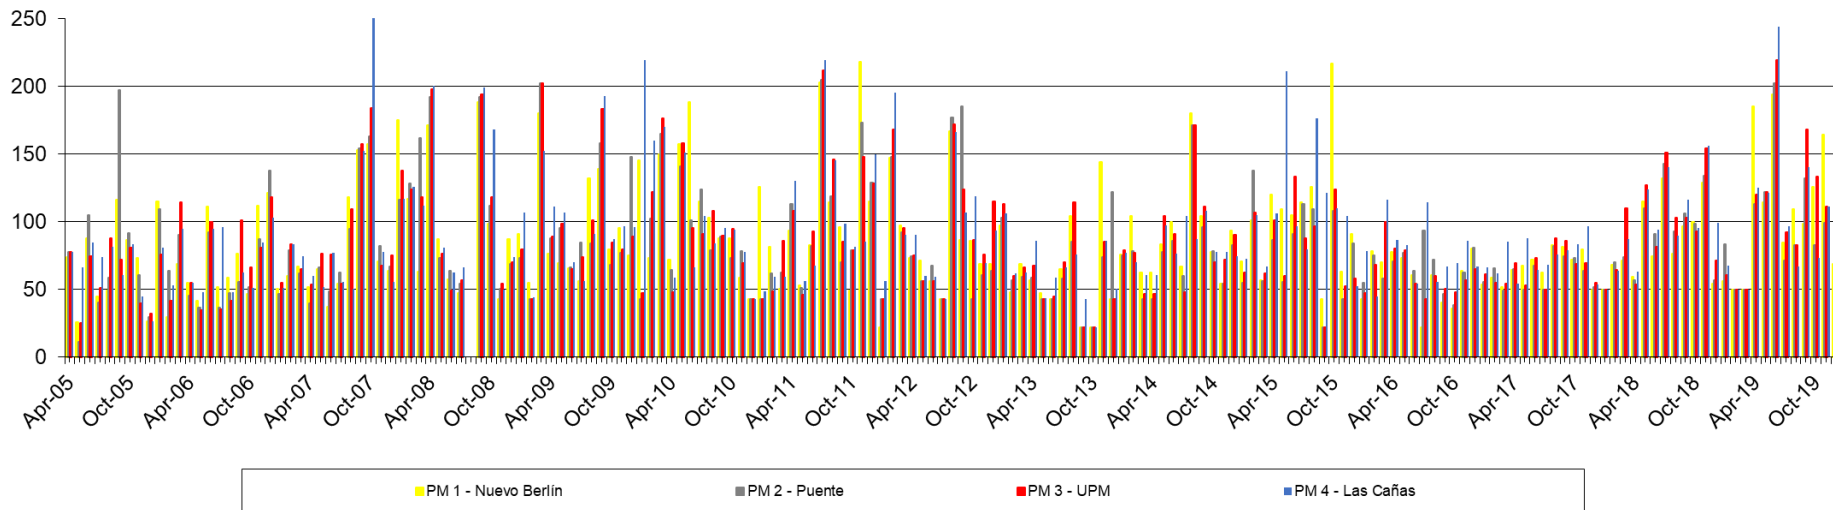

## Río Uruguay – Monitoring results

April 2005 – December 2019

## BOD Concentration in Rio Uruguay (mg/L)

## Total Phosphorous Concentration in Rio Uruguay ( $\mu\text{g/L}$ )