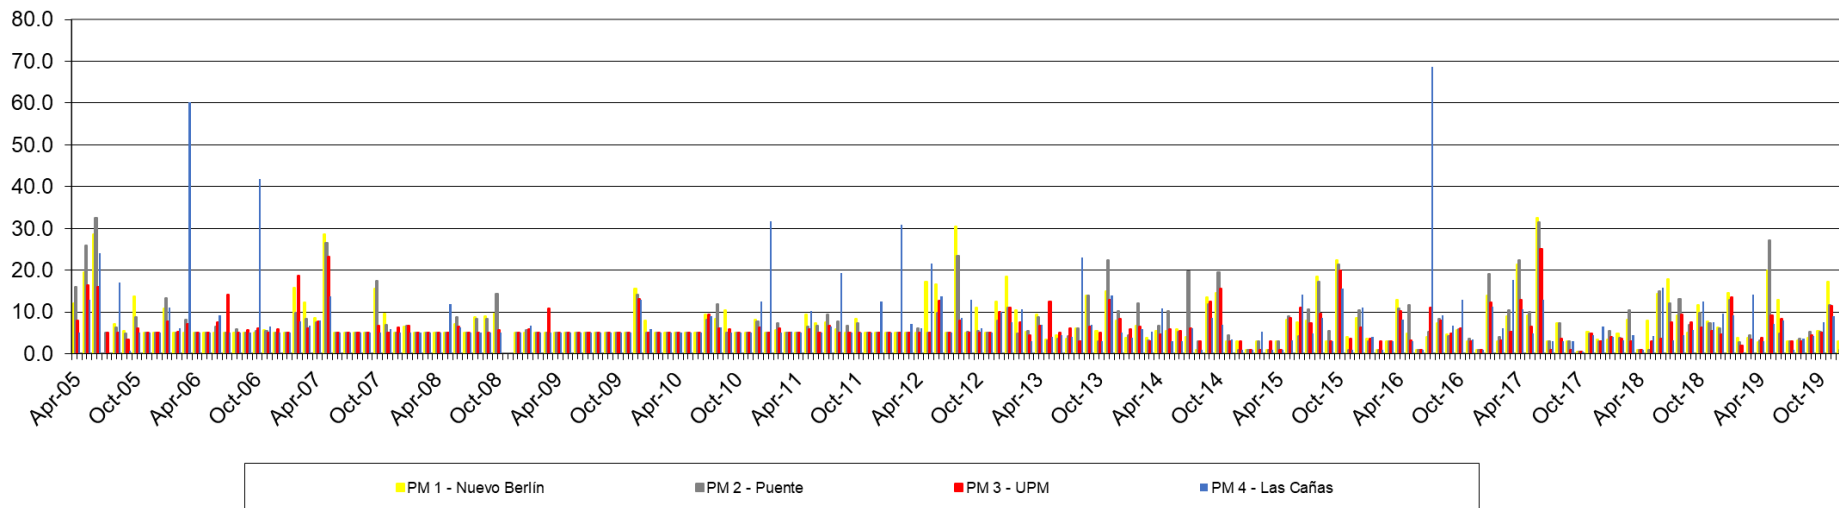

TSS - Concentration in Rio Uruguay (mg/L)