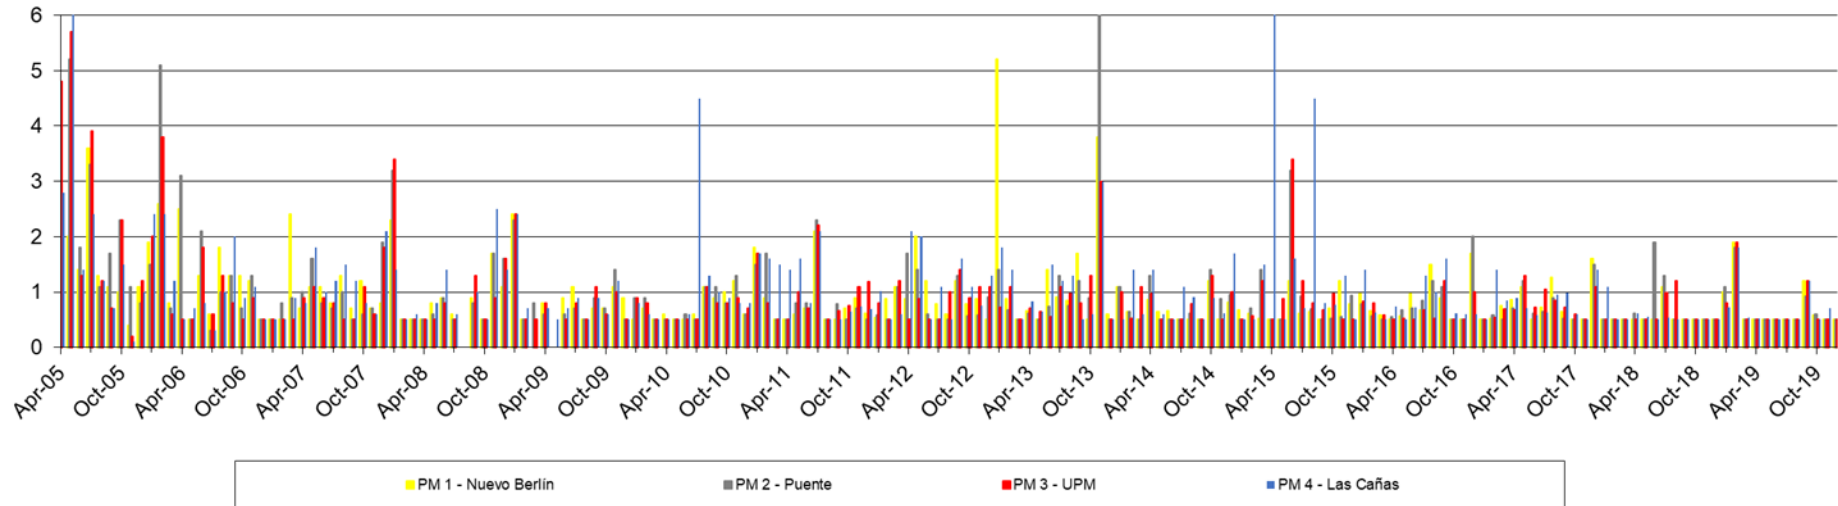

## Río Uruguay – Monitoring results

April 2005 – December 2019

## BOD Concentration in Rio Uruguay (mg/L)

## Total Phosphorous Concentration in Rio Uruguay ( $\mu\text{g/L}$ )