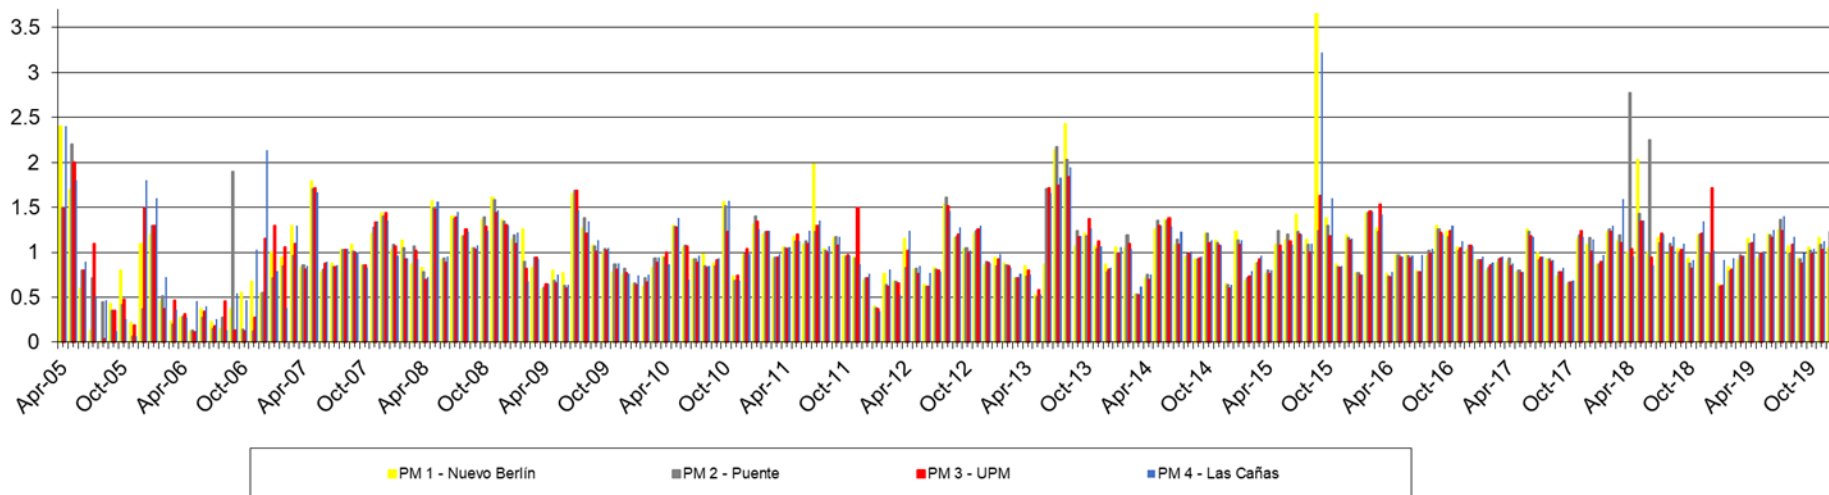

Total Nitrogen Concentration in Rio Uruguay (mg/L)

Nitrógeno Total - Concentración en el Río Uruguay (mg/L)